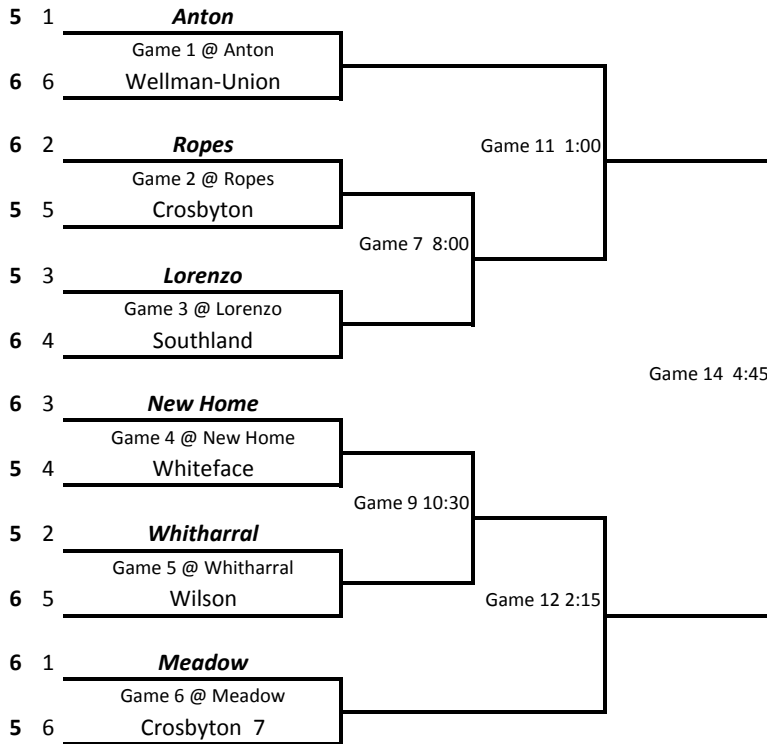

DISTRICT  
Seeding

# DISTRICT 5 / 6 JH TOURNAMENT **\*\*REVISED\*\***

## BOYS

Home Team is on Top and will wear white  
Higher seed hosts all 1st Round games  
( *HOST SCHOOL* )

Loser Game 1  
Game 8 9:15  
Loser Game 2

Loser Game 3  
Game 10 11:45  
Loser Game 4

Loser Game 5  
Game 13 3:30  
Loser Game 6

Games 6 - 13 will be held at Whitharral  
Home Team is on Top and will wear white