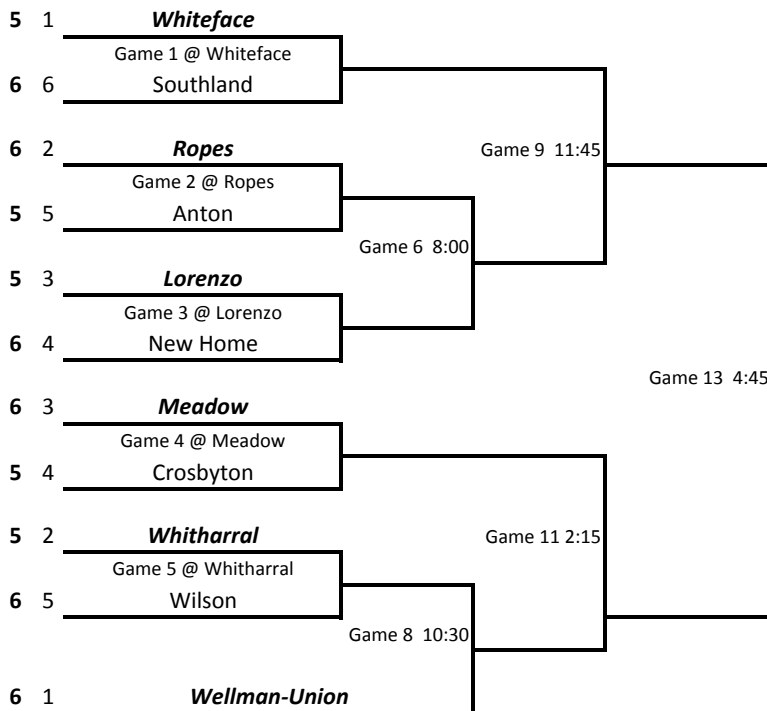

GIRLS

Home Team is on Top and will wear white
Higher seed hosts all 1st Round games
(*HOST SCHOOL*)

Loser Game 1
Game 7 9:15
Loser Game 2

Loser Game 3
Game 10 1:00
Loser Game 4

Loser Game 5
Game 12 3:30
Winner Game 10

Games 6 - 13 will be held at Whitharral
Home Team is on Top and will wear white